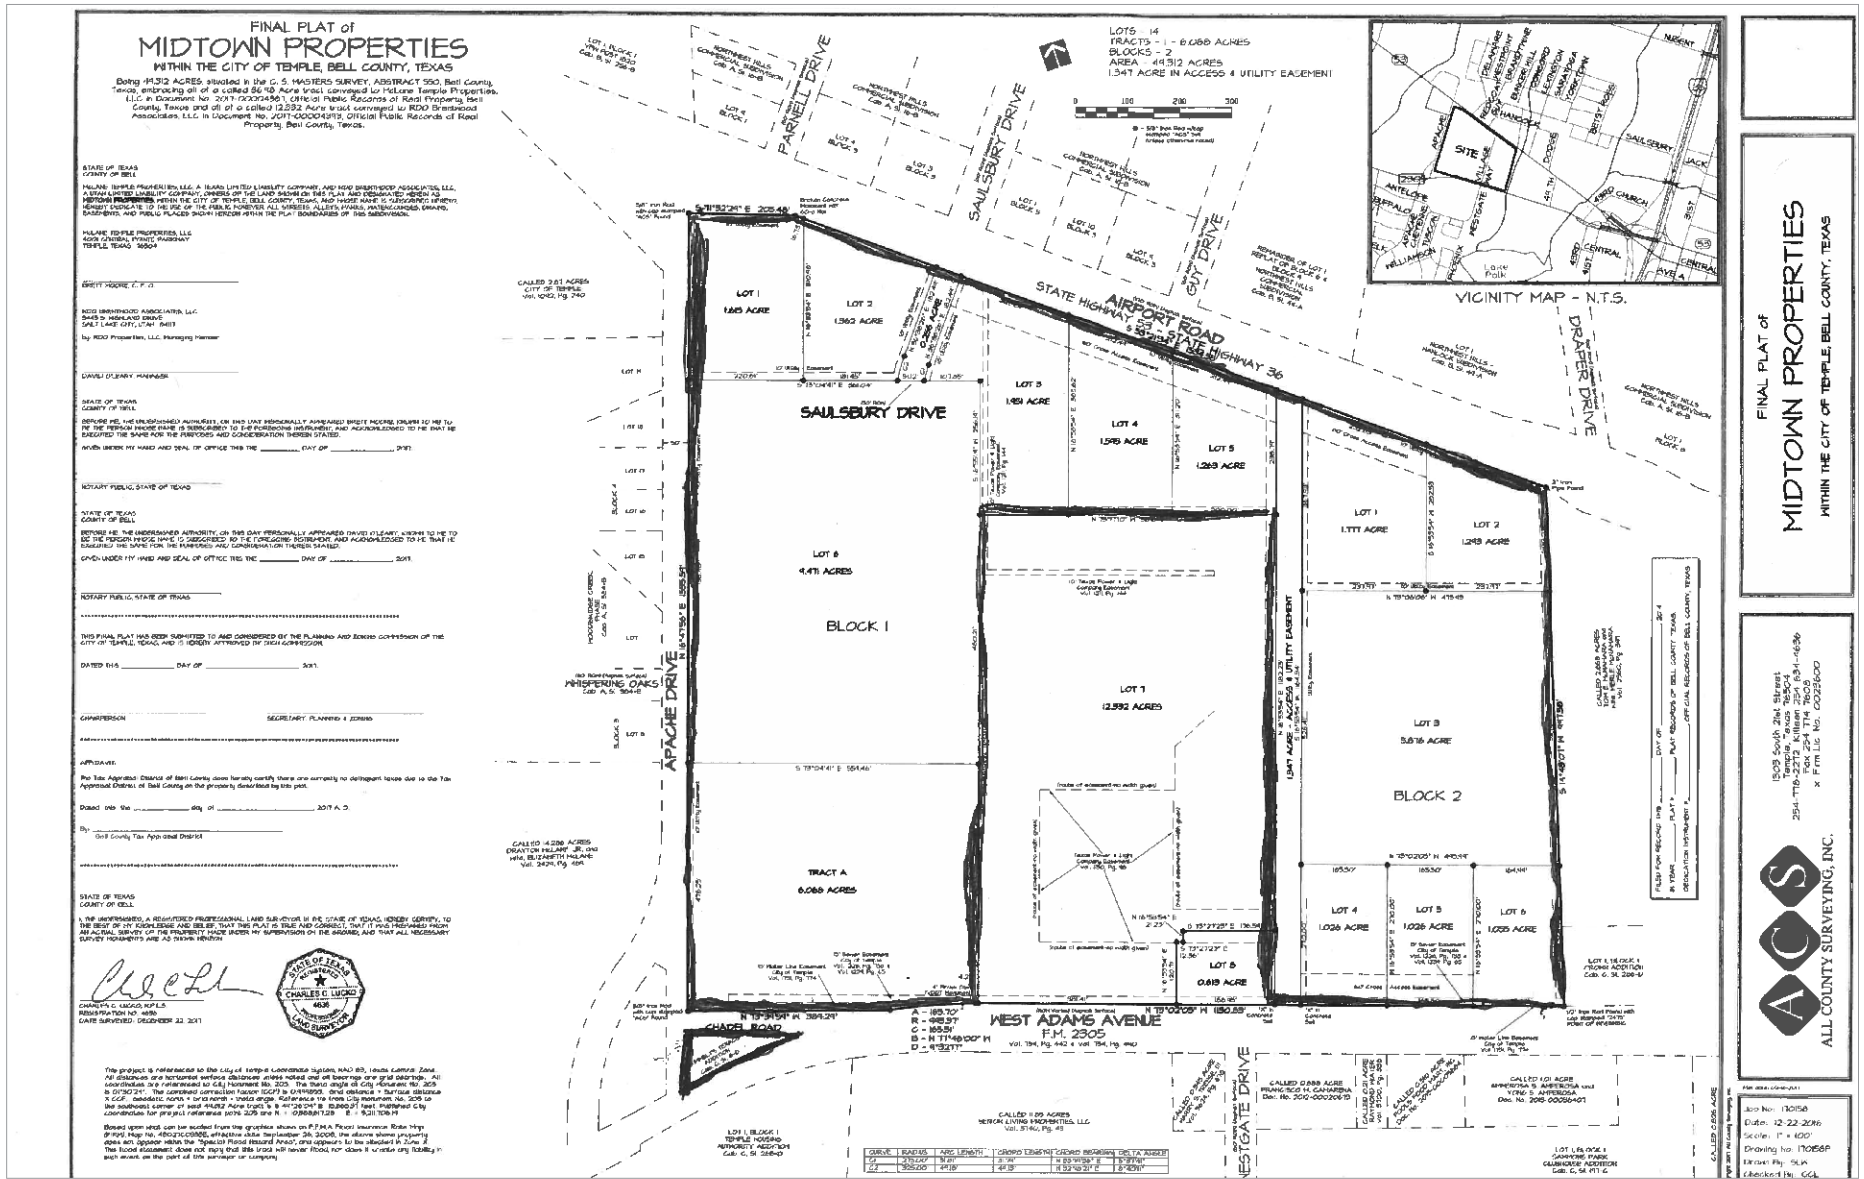

# MIDTOWN PROPERTIES DEVELOPMENT OPPORTUNITY | 49.312 ACRES

Temple, Texas 76504

4001 Central Pointe Parkway • Temple, Texas 76504 • 254.770.6100  
P.O. Box 549 • Temple Texas 76503

The information contained herein was obtained from sources believed to be reliable. However, no guarantees, warranties or representations as to the completeness or accuracy are made. The presentation of this property is submitted subject to errors, omissions, change of price or conditions, prior sale or lease, or withdrawal without notice.